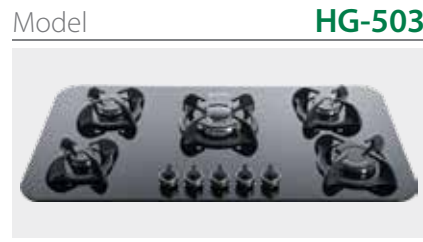

Model **HG-511W**

Cutting Dimensions (DxW): 780x460 mm